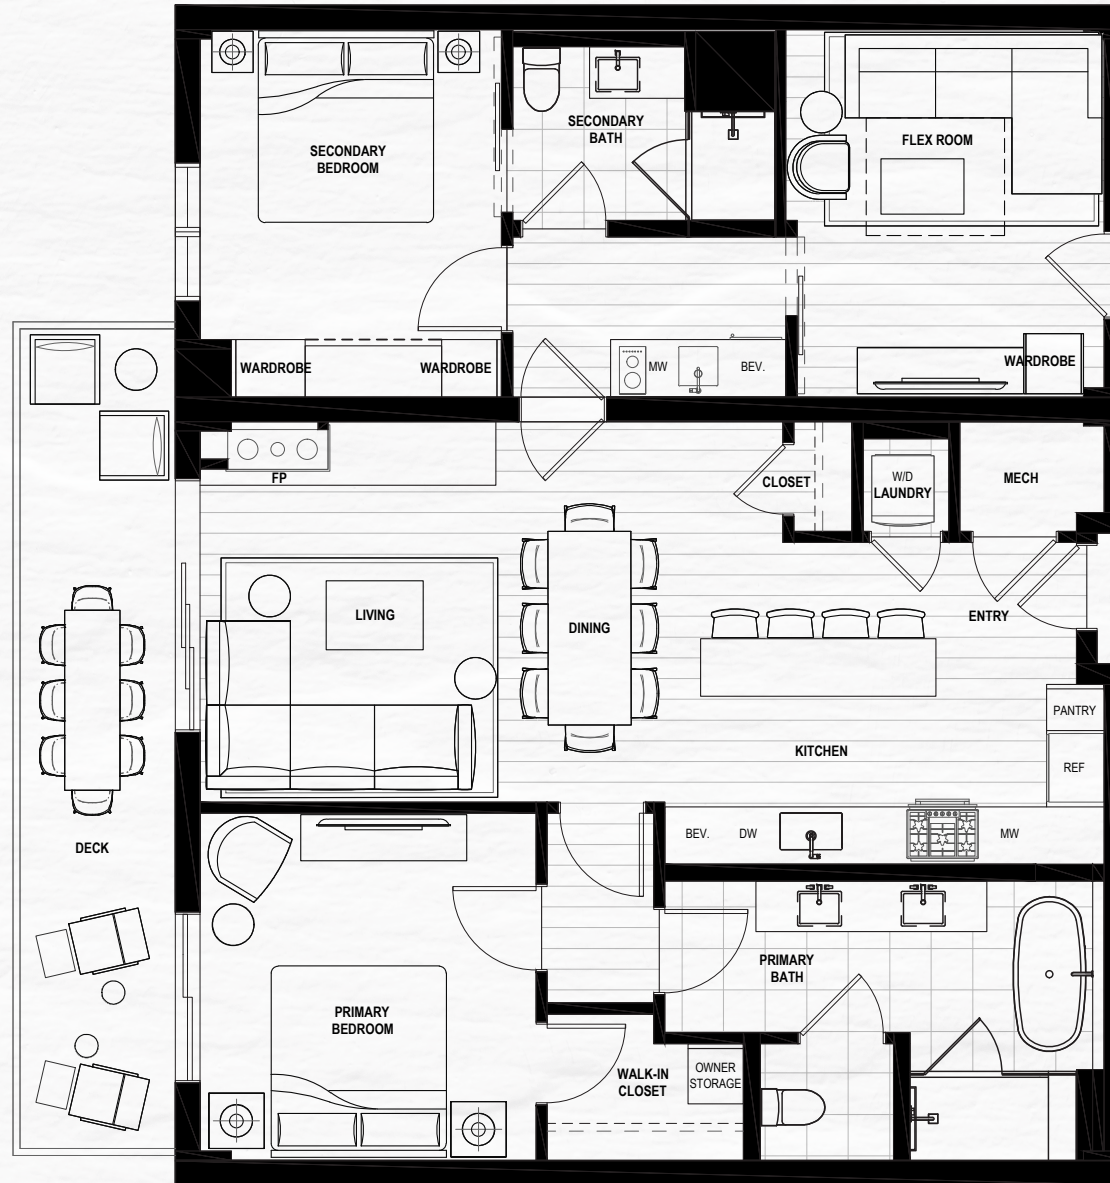

SKJÓL

A modern sanctuary for mountain souls.

Residence 303

Residence 303

2 BEDROOMS | 2 BATHROOMS | INCLUDES FLEX SUITE
1,328 INDOOR SF | 132 OUTDOOR SF

 This does not constitute an offer to sell nor the solicitation of an offer to purchase made in any jurisdiction nor made to residents of any jurisdiction, including New York, where registration is required. The Project is under development and is not yet complete. The depictions and design of the Project as shown are based on current development plans. Development plans and all improvements, features, land uses, amenities, floor plans, specifications, furnishings, trim, and other information shown here or in any renderings, illustrations, photos, simulated views, graphic images, maps, or other visual depictions are illustrative only and may be changed without notice. No guarantees are made that the Project will be constructed, or if constructed, that the Project will be built, used, operated, or sold in conformance with this information. All rights reserved.