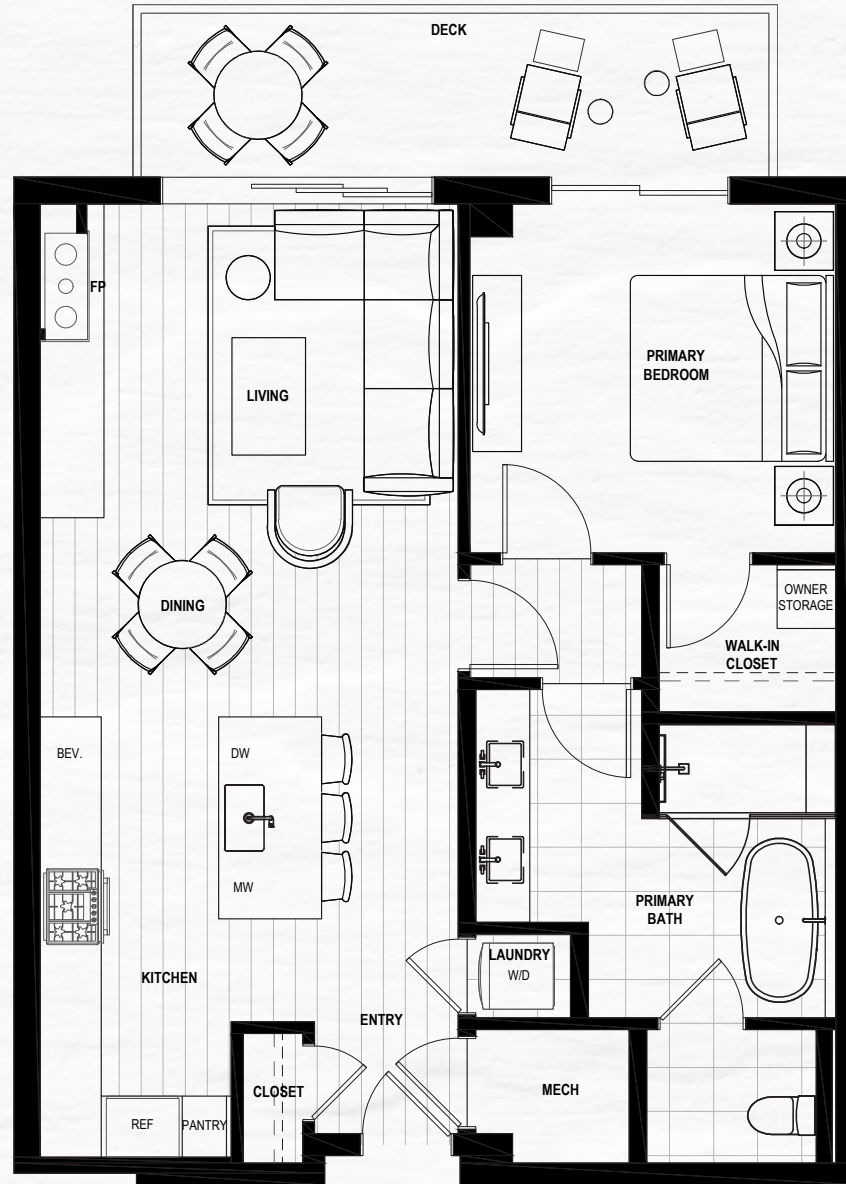

SKJÓL

A modern sanctuary for mountain souls.

Residence 313

Residence 313

1 BEDROOM | 1 BATHROOM
880 INDOOR SF | 129 OUTDOOR SF

 This does not constitute an offer to sell nor the solicitation of an offer to purchase made in any jurisdiction nor made to residents of any jurisdiction, including New York, where registration is required. The Project is under development and is not yet complete. The depictions and design of the Project as shown are based on current development plans. Development plans and all improvements, features, land uses, amenities, floor plans, specifications, furnishings, trim, and other information shown here or in any renderings, illustrations, photos, simulated views, graphic images, maps, or other visual depictions are illustrative only and may be changed without notice. No guarantees are made that the Project will be constructed, or if constructed, that the Project will be built, used, operated, or sold in conformance with this information. All rights reserved.