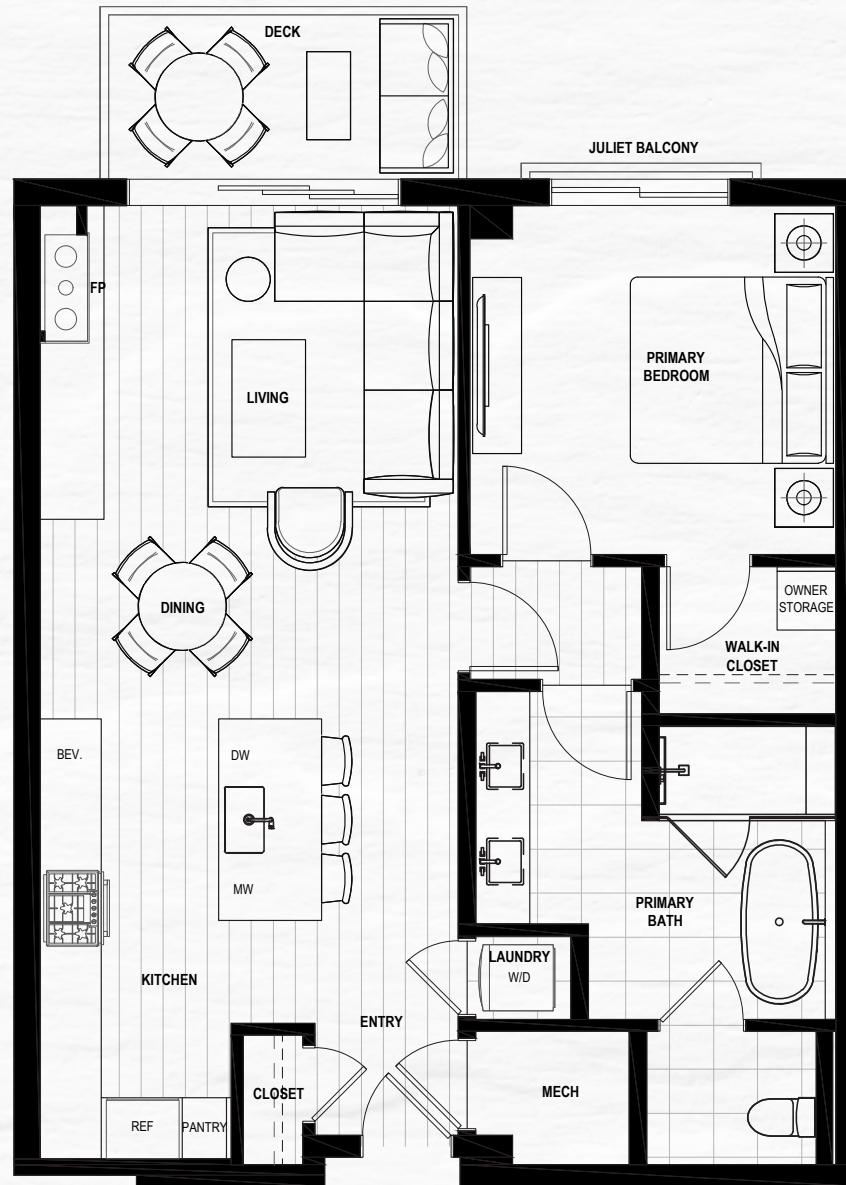

SKJÓL

A modern sanctuary for mountain souls.

Residence 315

Residence 315

1 BEDROOM | 1 BATHROOM
882 INDOOR SF | 72 OUTDOOR SF

 This does not constitute an offer to sell nor the solicitation of an offer to purchase made in any jurisdiction nor made to residents of any jurisdiction, including New York, where registration is required. The Project is under development and is not yet complete. The depictions and design of the Project as shown are based on current development plans. Development plans and all improvements, features, land uses, amenities, floor plans, specifications, furnishings, trim, and other information shown here or in any renderings, illustrations, photos, simulated views, graphic images, maps, or other visual depictions are illustrative only and may be changed without notice. No guarantees are made that the Project will be constructed, or if constructed, that the Project will be built, used, operated, or sold in conformance with this information. All rights reserved.