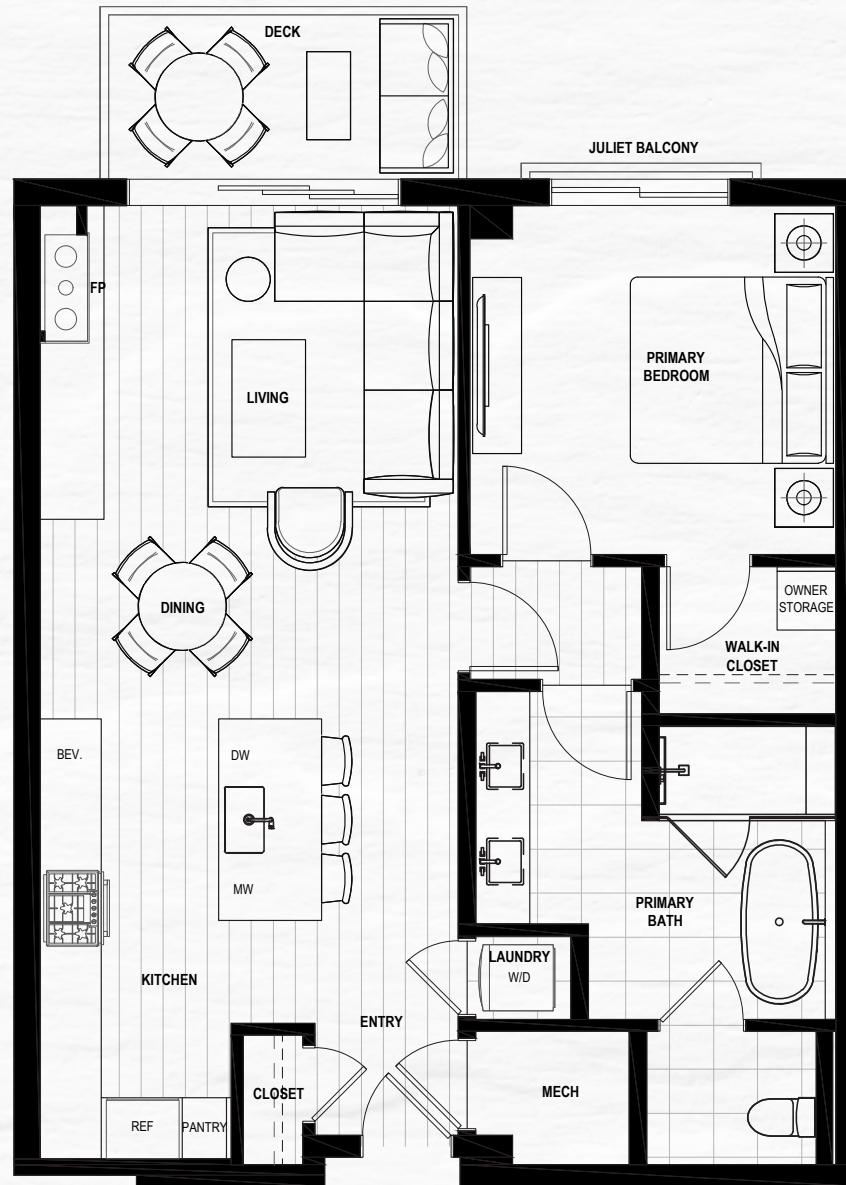

SKJÓL

A modern sanctuary for mountain souls.

Residence 415

Residence 415

1 BEDROOM | 1 BATHROOM
882 INDOOR SF | 72 OUTDOOR SF

 This does not constitute an offer to sell nor the solicitation of an offer to purchase made in any jurisdiction nor made to residents of any jurisdiction, including New York, where registration is required. The Project is under development and is not yet complete. The depictions and design of the Project as shown are based on current development plans. Development plans and all improvements, features, land uses, amenities, floor plans, specifications, furnishings, trim, and other information shown here or in any renderings, illustrations, photos, simulated views, graphic images, maps, or other visual depictions are illustrative only and may be changed without notice. No guarantees are made that the Project will be constructed, or if constructed, that the Project will be built, used, operated, or sold in conformance with this information. All rights reserved.