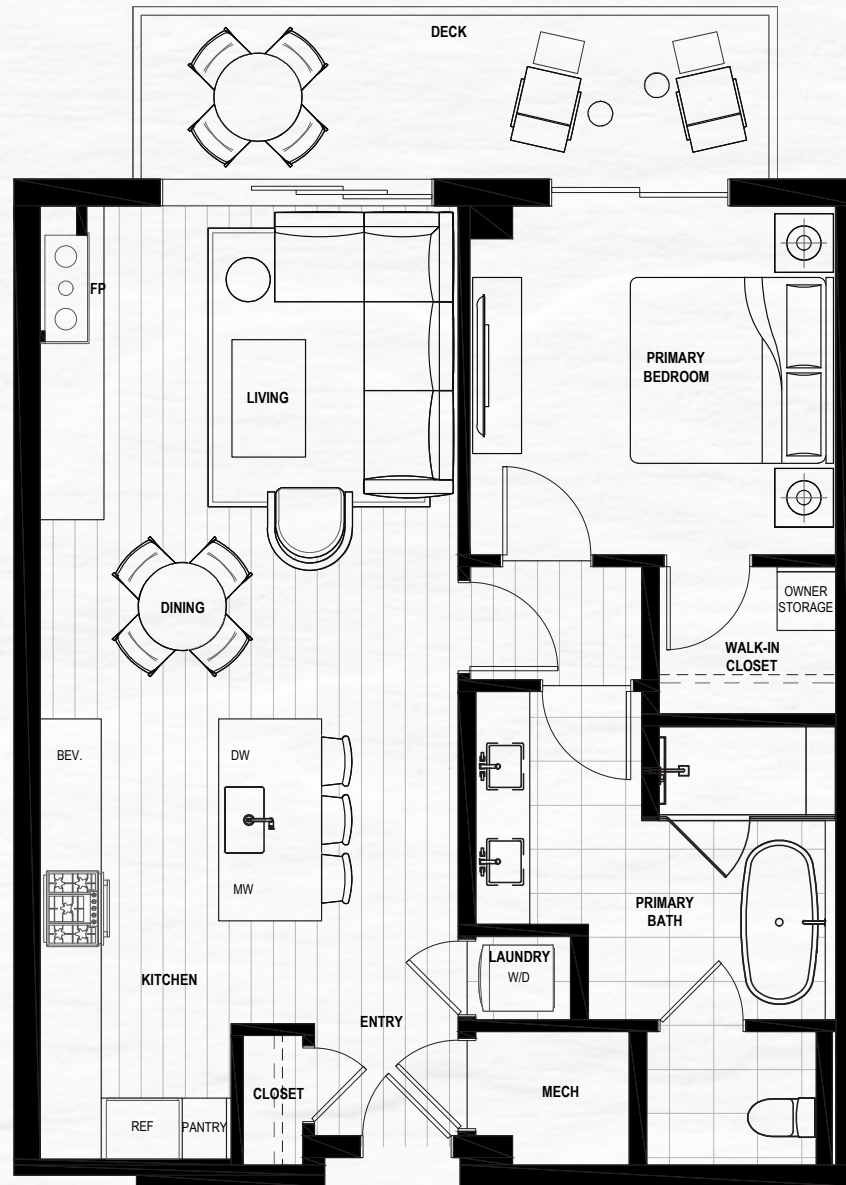

SKJÓL

A modern sanctuary for mountain souls.

Residence 613

Residence 613

1 BEDROOM | 1 BATHROOM
880 INDOOR SF | 129 OUTDOOR SF

 This does not constitute an offer to sell nor the solicitation of an offer to purchase made in any jurisdiction nor made to residents of any jurisdiction, including New York, where registration is required. The Project is under development and is not yet complete. The depictions and design of the Project as shown are based on current development plans. Development plans and all improvements, features, land uses, amenities, floor plans, specifications, furnishings, trim, and other information shown here or in any renderings, illustrations, photos, simulated views, graphic images, maps, or other visual depictions are illustrative only and may be changed without notice. No guarantees are made that the Project will be constructed, or if constructed, that the Project will be built, used, operated, or sold in conformance with this information. All rights reserved.